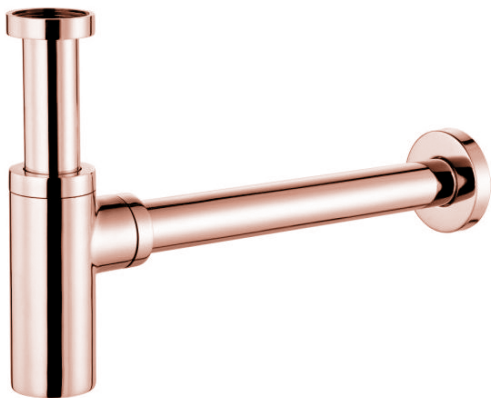

RC53412.BLK	5606779198679	TA50/70
RC53412.GLD	5606779198686	TA90/126
RC53412	5606779155375	TA35/49
RC53412.RSG	5606779198693	TA90/126